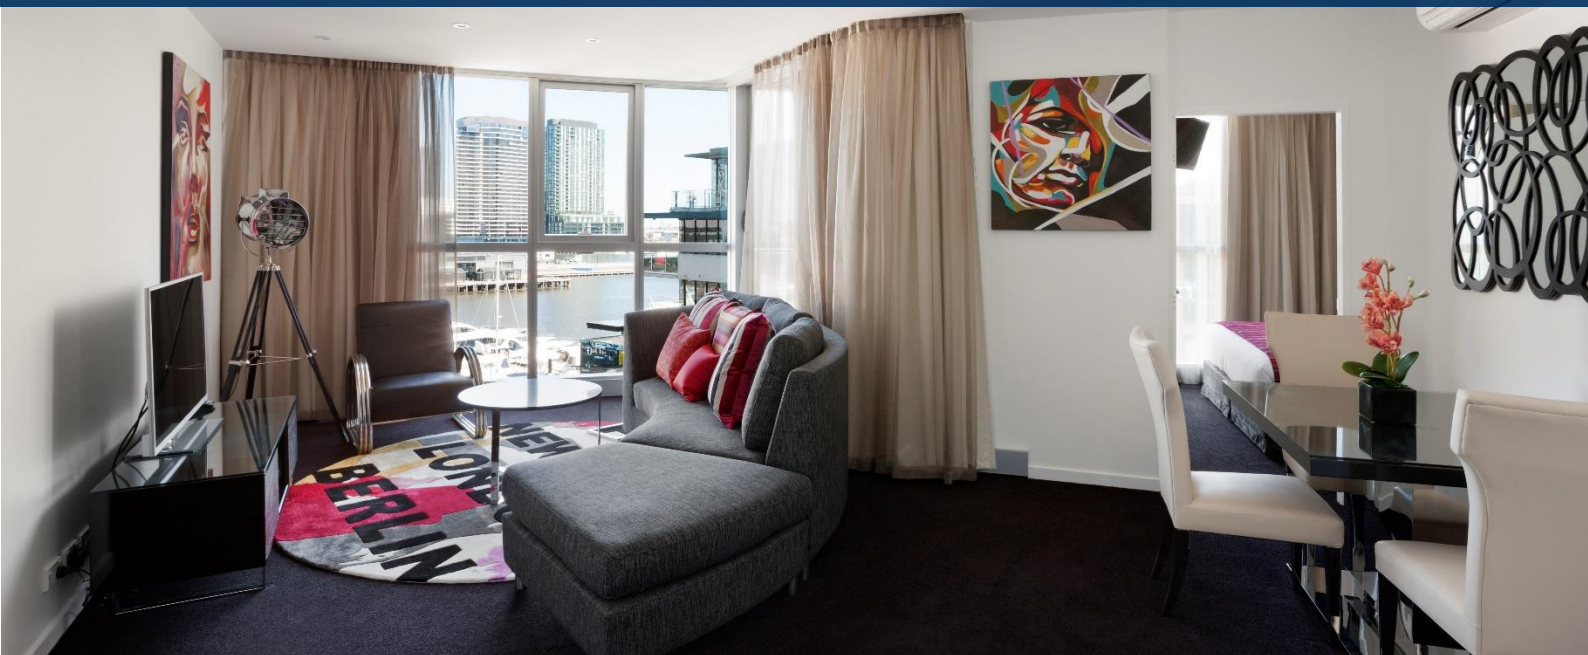

# WELCOME TO THE SEBEL & RESIDENCES MELBOURNE DOCKLANDS

As a preferred partner of Berth Restaurant & Events, book your preferred accommodation rates at The Sebel & Residences Melbourne Docklands.

To confirm your reservation, contact our team: